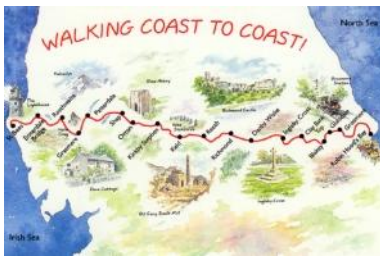

# Perfect Pictures

Quality Postcards, Greetings Cards, Calendars and Souvenir items of the most picturesque regions of England

## Lake District and Cumbria - Picture Magnets - Lake District Picture Magnets (Size: 7.5cm x 5cm)

MAGCOAST001A  
Walking Coast to Coast! Large Picture Magnets

MAGCOAST002A  
The Coast to Coast Walk Picture Magnets