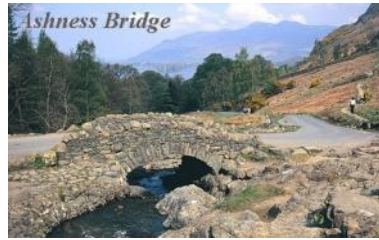

MAGLD029A
Ashness Bridge Picture Magnets