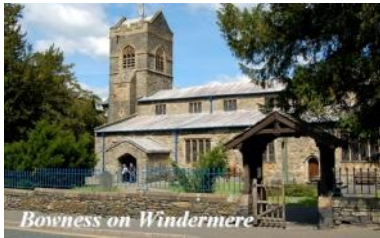

Perfect Pictures

Quality Postcards, Greetings Cards, Calendars and Souvenir items of the most picturesque regions of England

MAGLD313A
Bowness on Windermere Picture Magnets