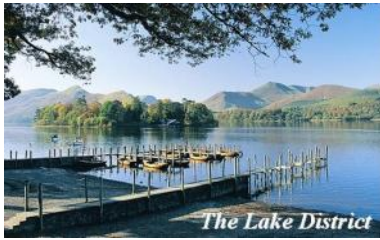

Perfect Pictures

Quality Postcards, Greetings Cards, Calendars and Souvenir items of the most picturesque regions of England

MAGLD036B
The Lake District Picture Magnets