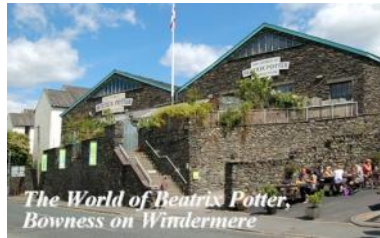

MAGLD314A
The World of Beatrix Potter, Bowness on Windermere Picture Magnets