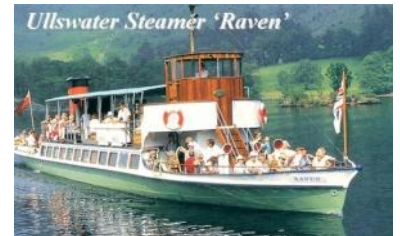

MAGLD054A
Ullswater Steamer Raven Picture Magnets

Copyright of all images is the property of Perfect Pictures

Perfect Pictures, Clapham Lodge, Leeming, Northallerton, North Yorkshire, DL7 9LY Tel: 01677 427711 | Fax: 01677 427722

Freephone/Fax order line: 0800 074 6139 | Email: sales@perfectpicturecards.co.uk